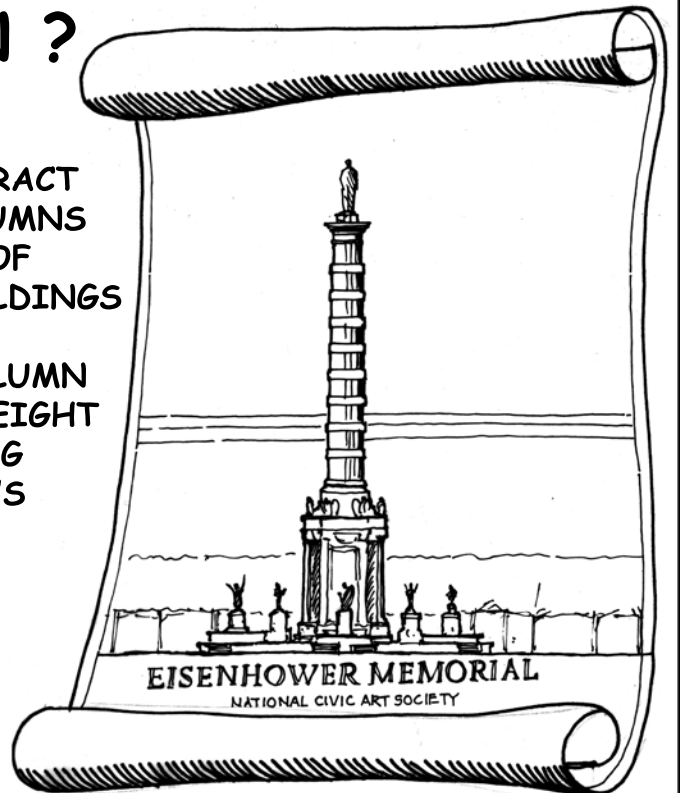

ARCHITECT: FRANK GEHRY

# 13 OR 1 COLUMN ?

THIRTEEN ABSTRACT  
LIMESTONE COLUMNS  
THE HEIGHT OF  
NEIGHBORING BUILDINGS  
OR  
ONE ORNATE COLUMN  
SOARING TO A HEIGHT  
REPRESENTING  
EISENHOWER'S  
STATURE

EISENHOWER MEMORIAL  
NATIONAL CIVIC ART SOCIETY